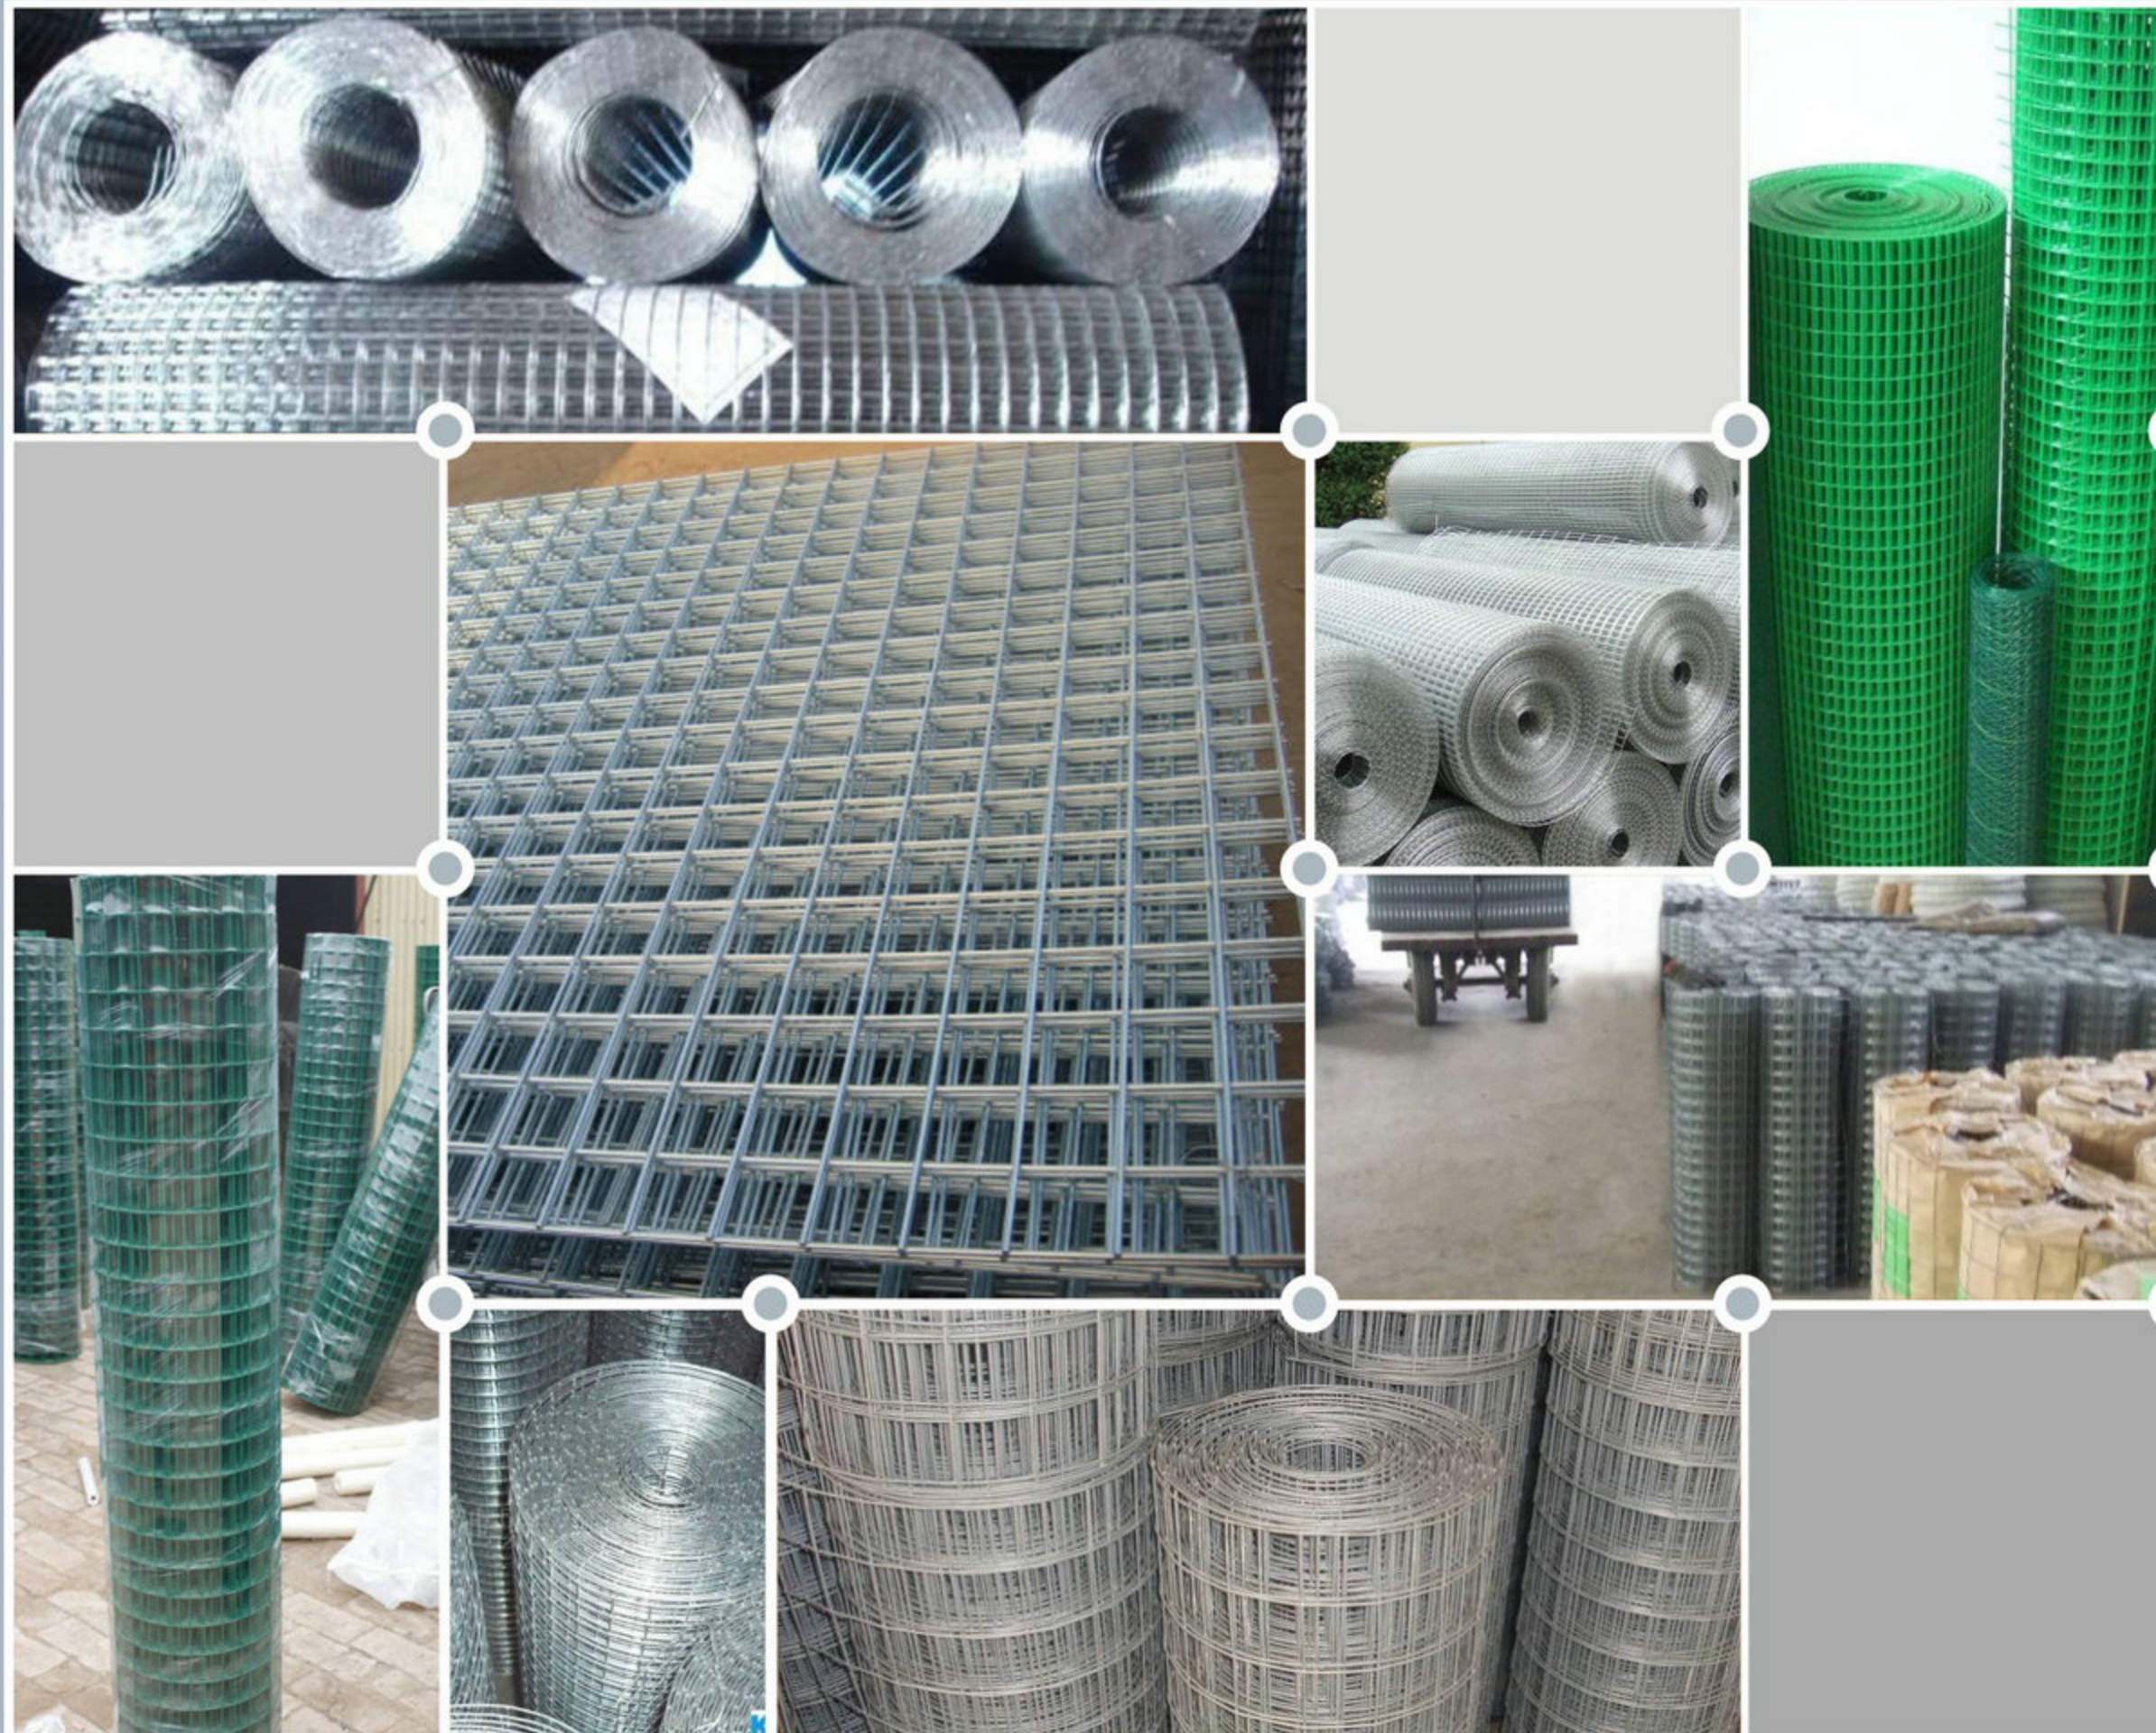

刀片刺网

RAZOR WIRE

刀片刺网是一种新型防护网。
该产品具有吓阻效果好，美观，施工便利，经济实用等优异特点。

主要用于园林公寓，机关单位，监狱，哨所，边防等围禁防护。
刀片刺网由锐利尖角镀锌铁板或不锈钢薄板做刀片，高张力钢丝做芯线组合而成的阻绝器材。

由于刺网造形独特不易触摸，因而能达到极好的防护隔离效果。

Razor wire is a new kind of security fence which is used widely in many countries. When you need to get serious about security, razor wire is the answer; it is relatively inexpensive, but viciously effective. Razor wire around the perimeter is enough to deter any would be vandal, robber or saboteur. Razor wire is made from a corrosion resistant galvanized steel cutting ribbon wrapped around a core of galvanized spring steel wire. It's impossible to cut without highly specialized tools, and even then it's a slow, dangerous job. Razor wire is a long lasting and very effective barrier technology, known and trusted by security professionals.

电焊网

WELDED WIRE MESH

不锈钢电焊网选用316, 316L, 304, 302等不锈钢材质生产各种网孔超长, 超宽等特殊规格的电焊网, 宽度可达2.1米, 最大丝径5.0mm。本产品主要适用于高档围栏, 超市货架, 室内外装饰, 食品筐, 高级皮毛, 动物养殖, 具有强度高, 不生锈, 抗腐蚀, 耐酸, 耐碱, 耐高温等优点。

镀锌电焊网系选用优质铁丝, 通过精密的自动化机械技术加工制成, 网面平整, 结构坚固, 整体性强, 即使局部承受压力, 也不会发生松动现象, 电焊网成型后进行热镀锌, 耐腐蚀性好, 具有一般铁丝网不具备的优点。

涂塑电焊网采用先电镀锌和先热镀锌铁丝焊接后, 再用PVC或PE粉末经高温, 自动身材线浸涂而成。主要用于超市货架, 室内外装饰, 家禽养殖, 花木围栏, 室外用于别墅, 小区的围墙隔离。具有颜色鲜明, 美观大方, 防腐, 防锈, 不褪色, 抗紫外线等优点。

Stainless steel welded wire mesh adopts 316, 316L, 304, 302 and other stainless steel material. We can also produce ultra-long, ultra-width and other special standard welded wire mesh. The width can reach to 2.1 m, the biggest wire diameter is 5.0mm, the product is fit for top quality fence netting, storage racks in supermarkets, interior and exterior decoration, food basket, breeding of animals, etc. It has high strength rustless, corrosion resistant, acid-resisting, alkali-resisting, high temperature and other excellent feature.