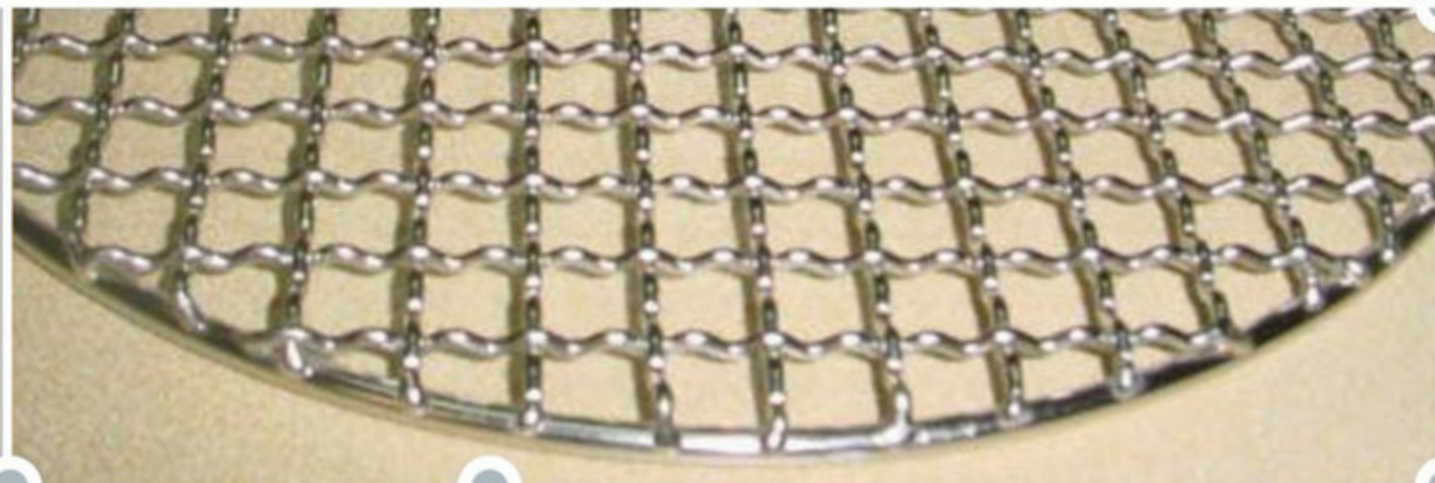

刀片刺网

RAZOR WIRE

刀片刺网是一种新型防护网。
该产品具有吓阻效果好，美观，施工便利，经济实用等优异特点。

主要用于园林公寓，机关单位，监狱，哨所，边防等围禁防护。
刀片刺网由锐利尖角镀锌铁板或不锈钢薄板做刀片，高张力钢丝做芯线组合而成的阻绝器材。

由于刺网造形独特不易触摸，因而能达到极好的防护隔离效果。

Razor wire is a new kind of security fence which is used widely in many countries. When you need to get serious about security, razor wire is the answer; it is relatively inexpensive, but viciously effective. Razor wire around the perimeter is enough to deter any would be vandal, robber or saboteur. Razor wire is made from a corrosion resistant galvanized steel cutting ribbon wrapped around a core of galvanized spring steel wire. It's impossible to cut without highly specialized tools, and even then it's a slow, dangerous job. Razor wire is a long lasting and very effective barrier technology, known and trusted by security professionals.

刺绳

BARBED WIRE

材料: 优质低碳钢铁 (镀锌, 涂塑, 喷型) PVC 丝
Material: high quality low carbon steel wire, PVC wire

颜色: 蓝色, 绿色, 黄色等
Color: Blue, green, yellow and other colors available

用途: 用于草场边界, 铁路, 高速公路等的隔离防护
Applications: Used as protection of grass farm, railway, highway etc

Material:

Black steel wire, white steel wire, lead wire, stainless steel wire

Weaving and characteristic:

Crimped before woven, those goods have the stable structure

Applications:

Mainly used in coal and mine, building etc

勾花网

CHAINLINKWIREMESH

材料: PVC 涂塑丝
编织: 钩编而成, 编织简洁, 安装拼接灵活, 美观实用
用途: 该产品主要用于饲养家禽及动物的围栏, 机械设备的防护, 高速公路护栏, 体育场所围网, 马路绿化带防护等

Material: PVC coated wire
Weaving and application: Chain link weaving
Applications:
Chain link fence is used in the fields of architecture, playing-field, greening fence, waterways, residence, safeguard, etc.