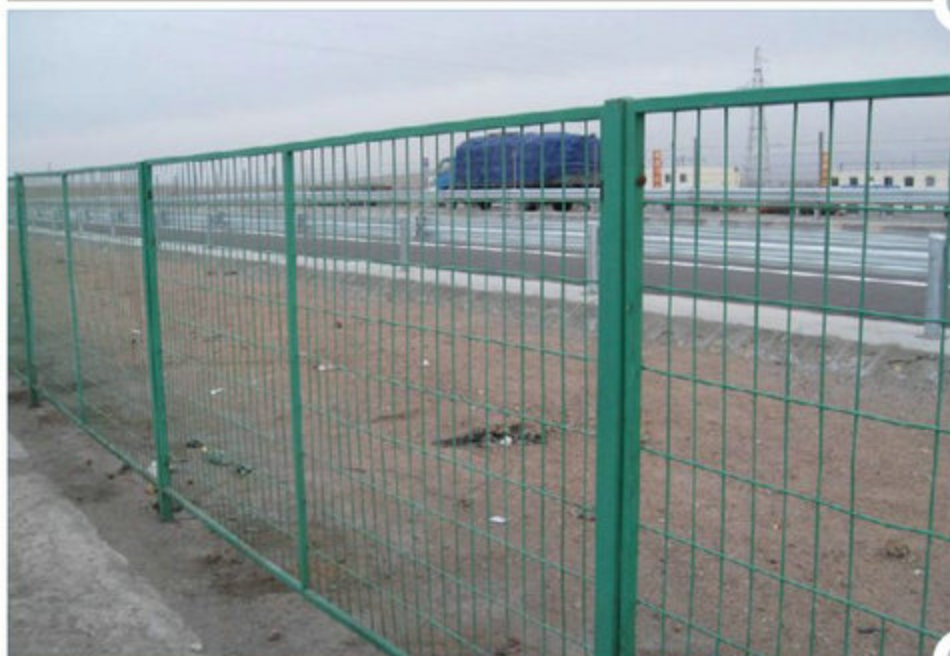

防爬栏网

ANTI-CLIMB