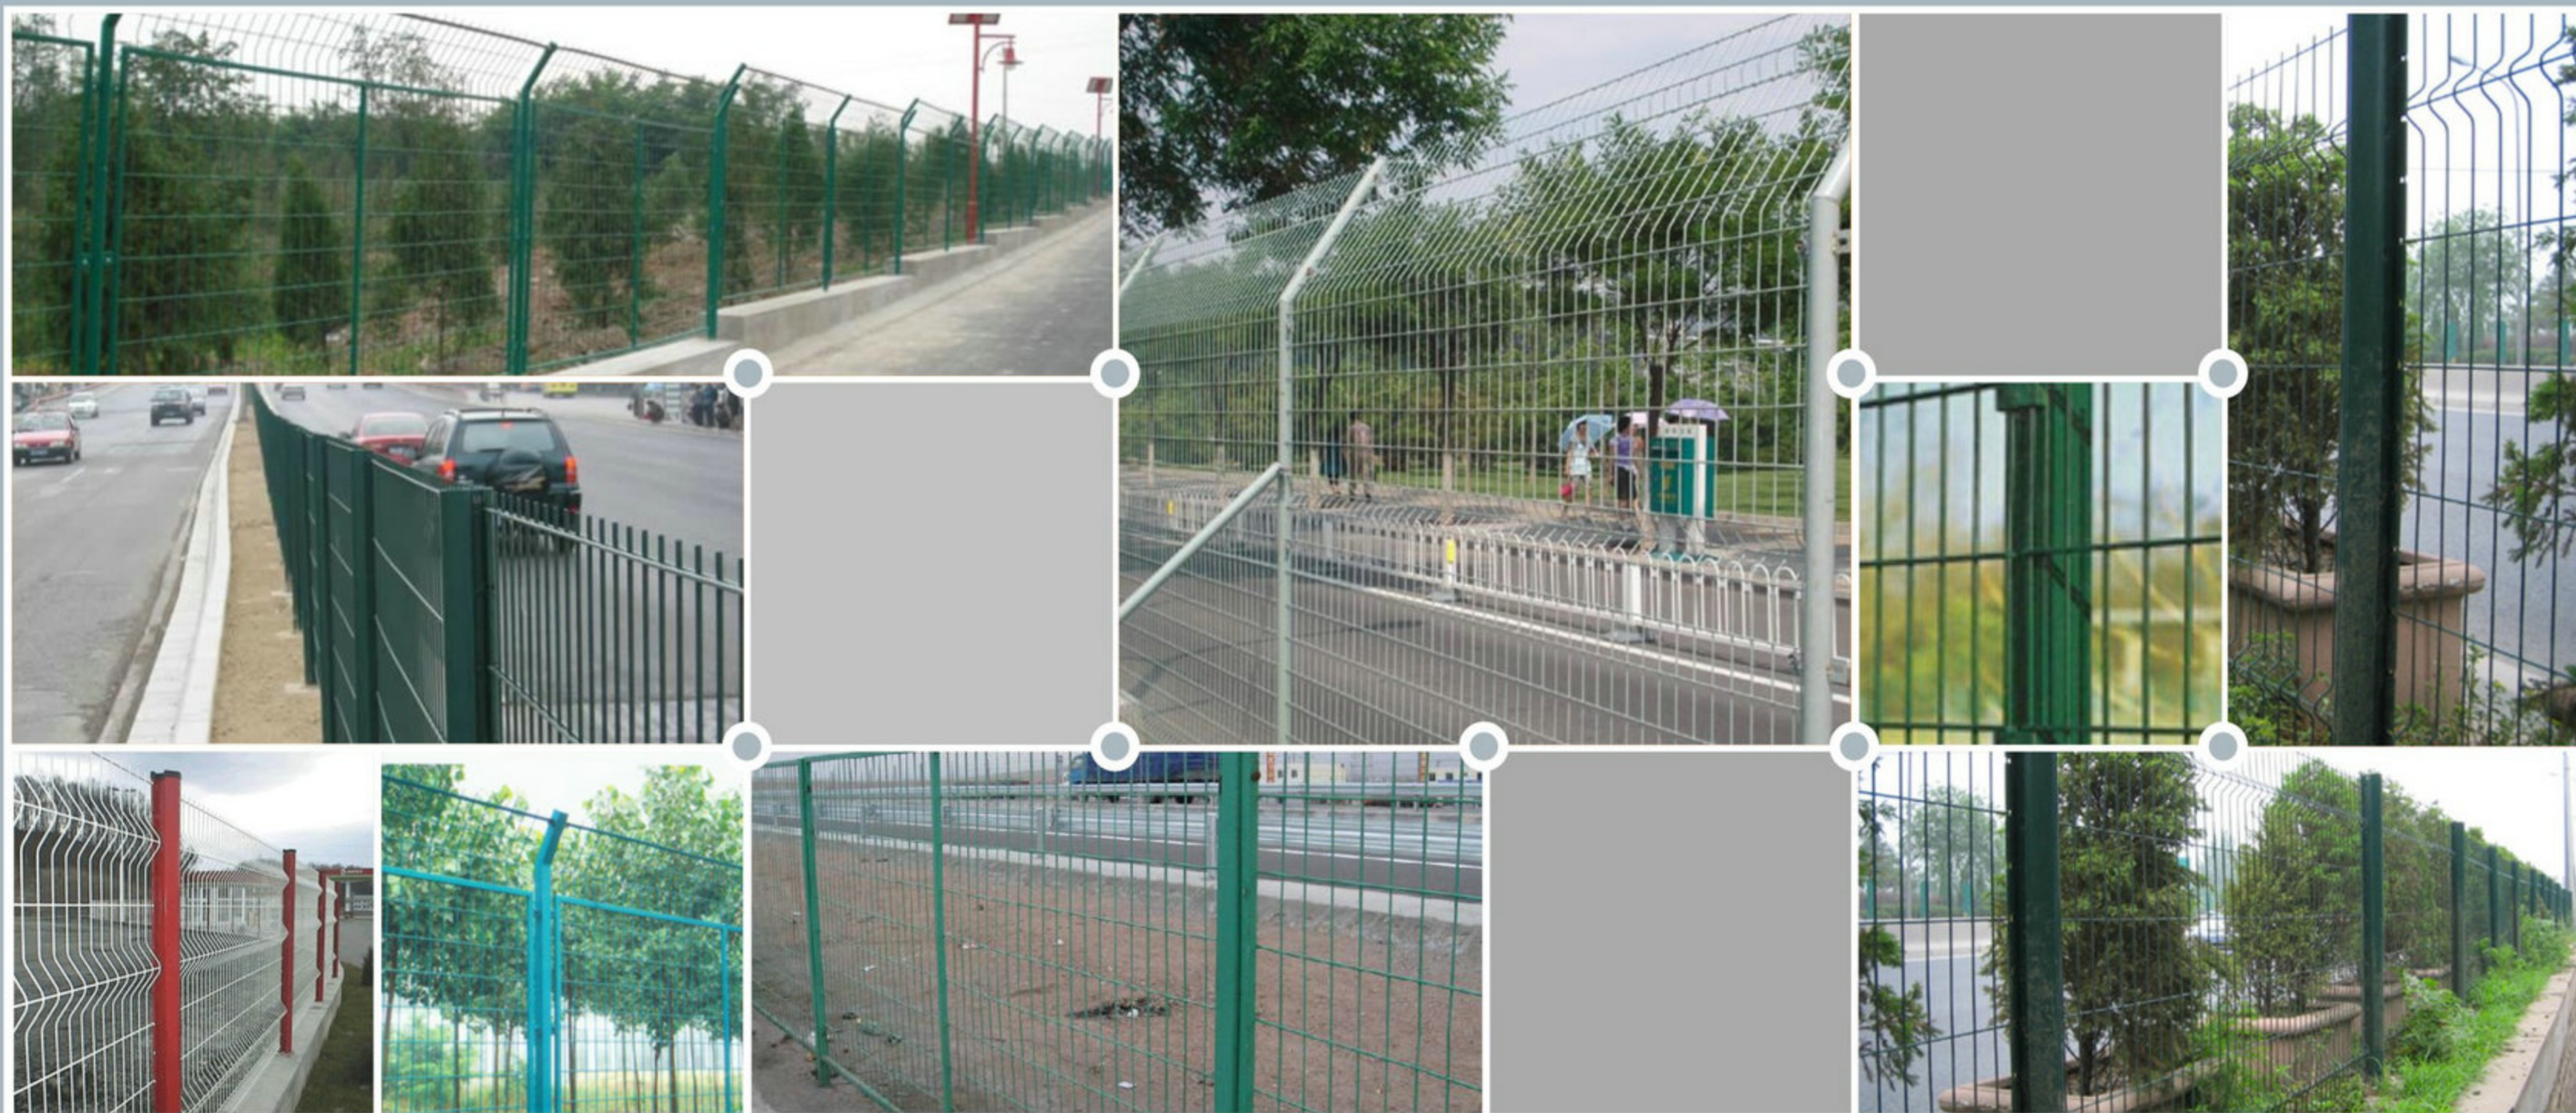

勾花网

CHAINLINKWIREMESH

材料: PVC 涂塑丝
编织: 钩编而成, 编织简洁, 安装拼接灵活, 美观实用
用途: 该产品主要用于饲养家禽及动物的围栏, 机械设备的防护, 高速公路护栏, 体育场所围网, 马路绿化带防护等

Material: PVC coated wire
Weaving and application: Chain link weaving
Applications:
Chain link fence is used in the fields of architecture, playing-field, greening fence, waterways, residence, safeguard, etc.