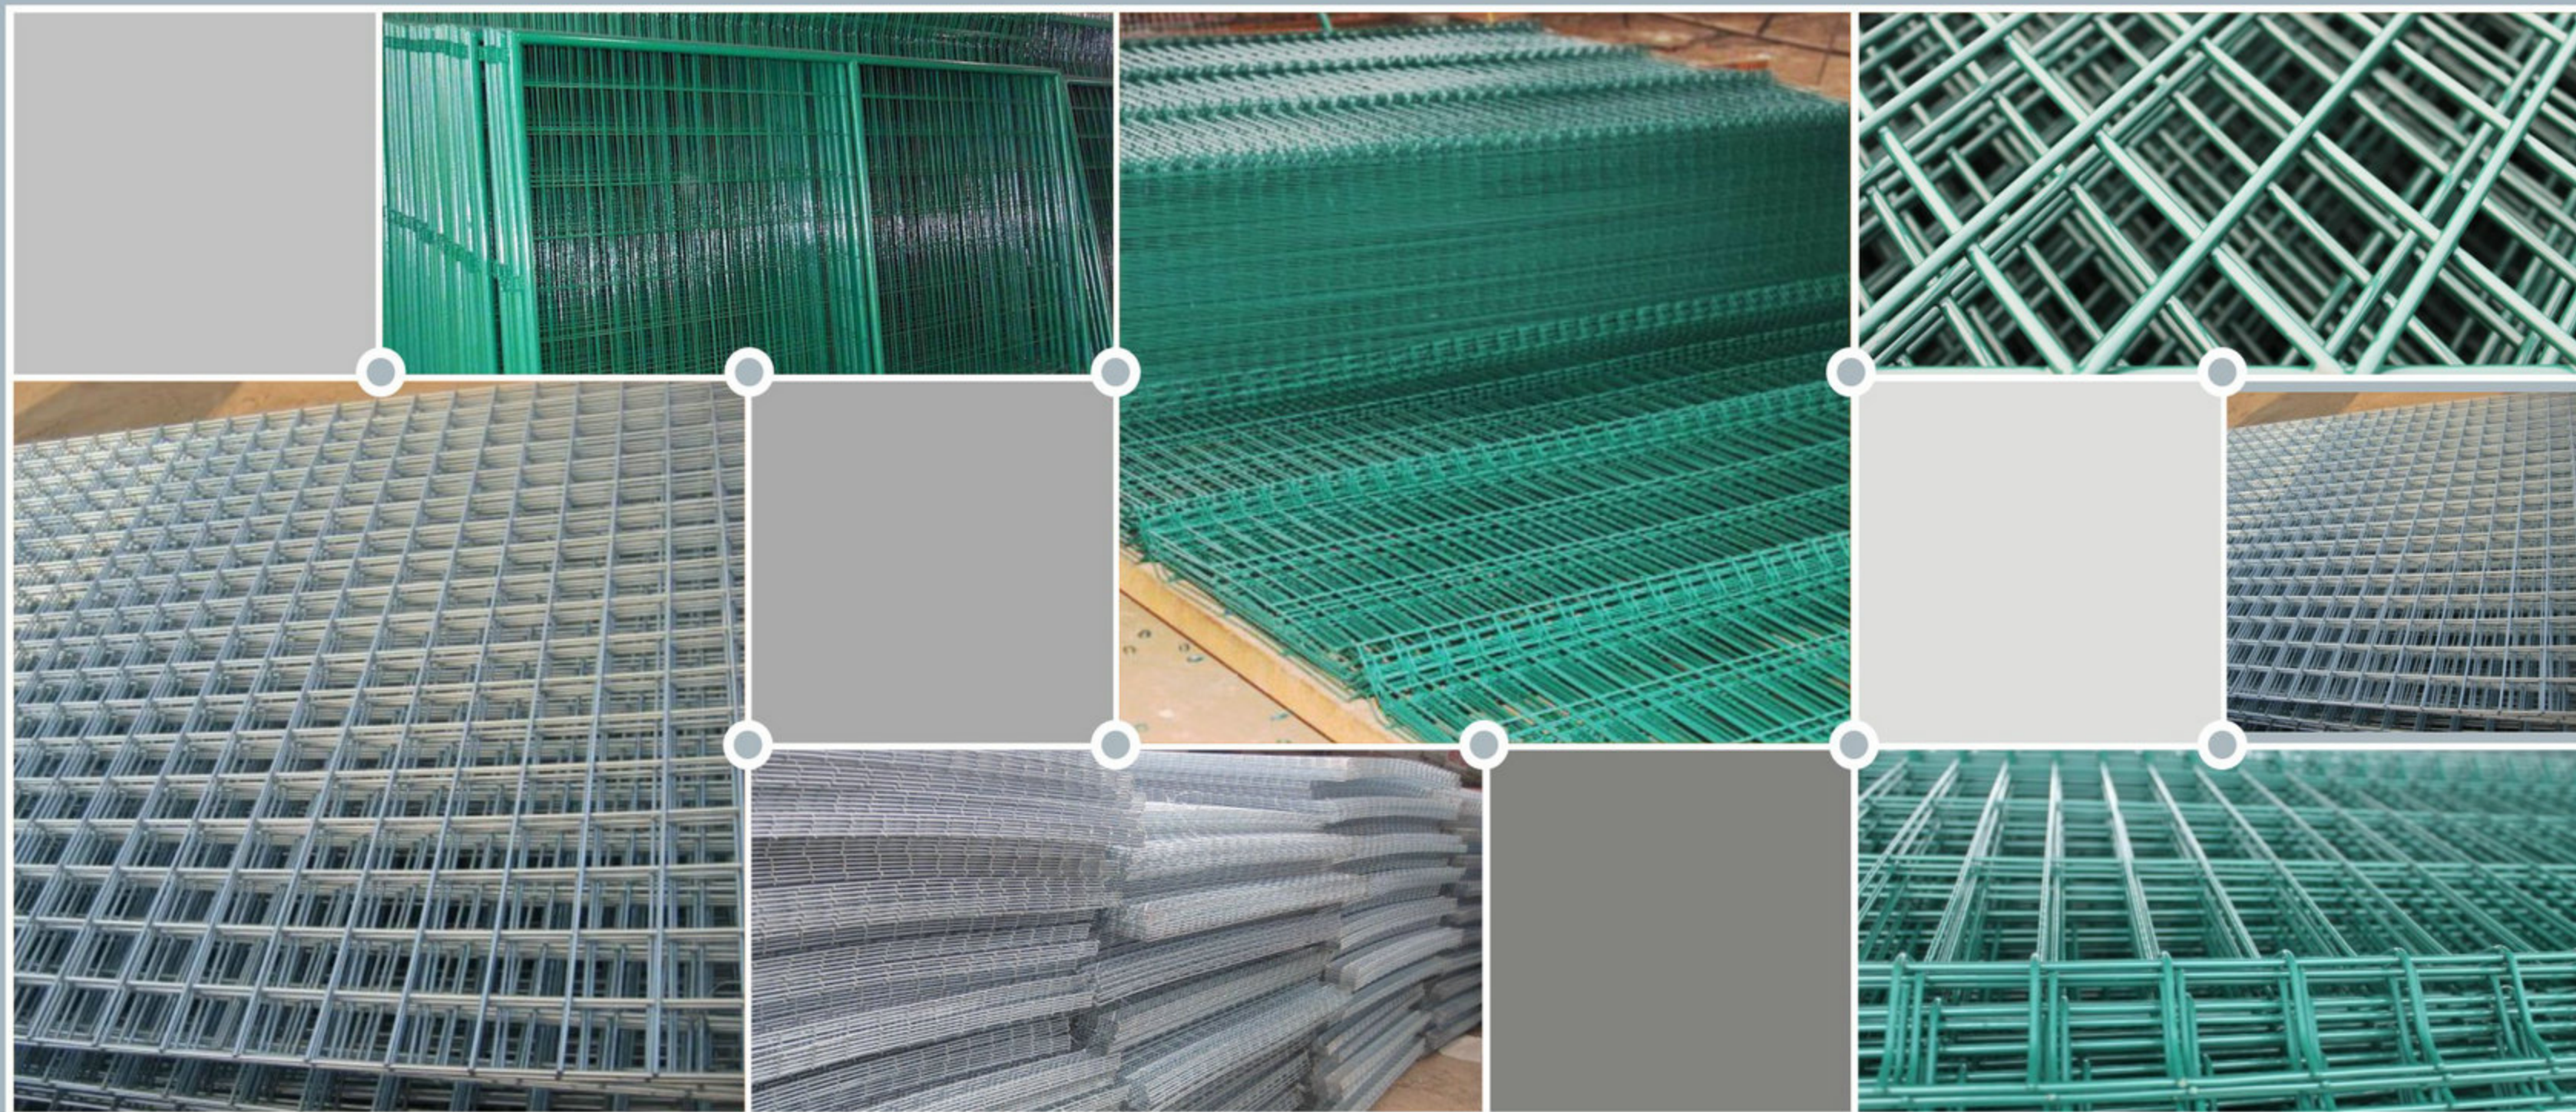

网片

WIRE MESH PANEL

网片种类:

不锈钢网片、黑铁丝网片、镀锌铁丝网片、涂塑网片、带框网片

优点:

焊接牢固,网孔均匀,网面平整,耐腐蚀、强度大、防护能力强
本产品广泛用于工业、农业、养殖、建筑、交通运输、采矿等方面

Assortments Available:

Welded Stainless Steel Wire Mesh Panels/Welded Black Wire Mesh Panels/Galvanized Welded Mesh Panels (Hot Dipped Galvanized and Electric Galvanized)/PVC Coated Welded Mesh Panel

Features:

Welding firmly, Mesh uniform, smooth surface, Corrosion resisting, Protection ability

The Product is widely used in industry, agriculture, cultivation, building, transportation, mining industry etc.