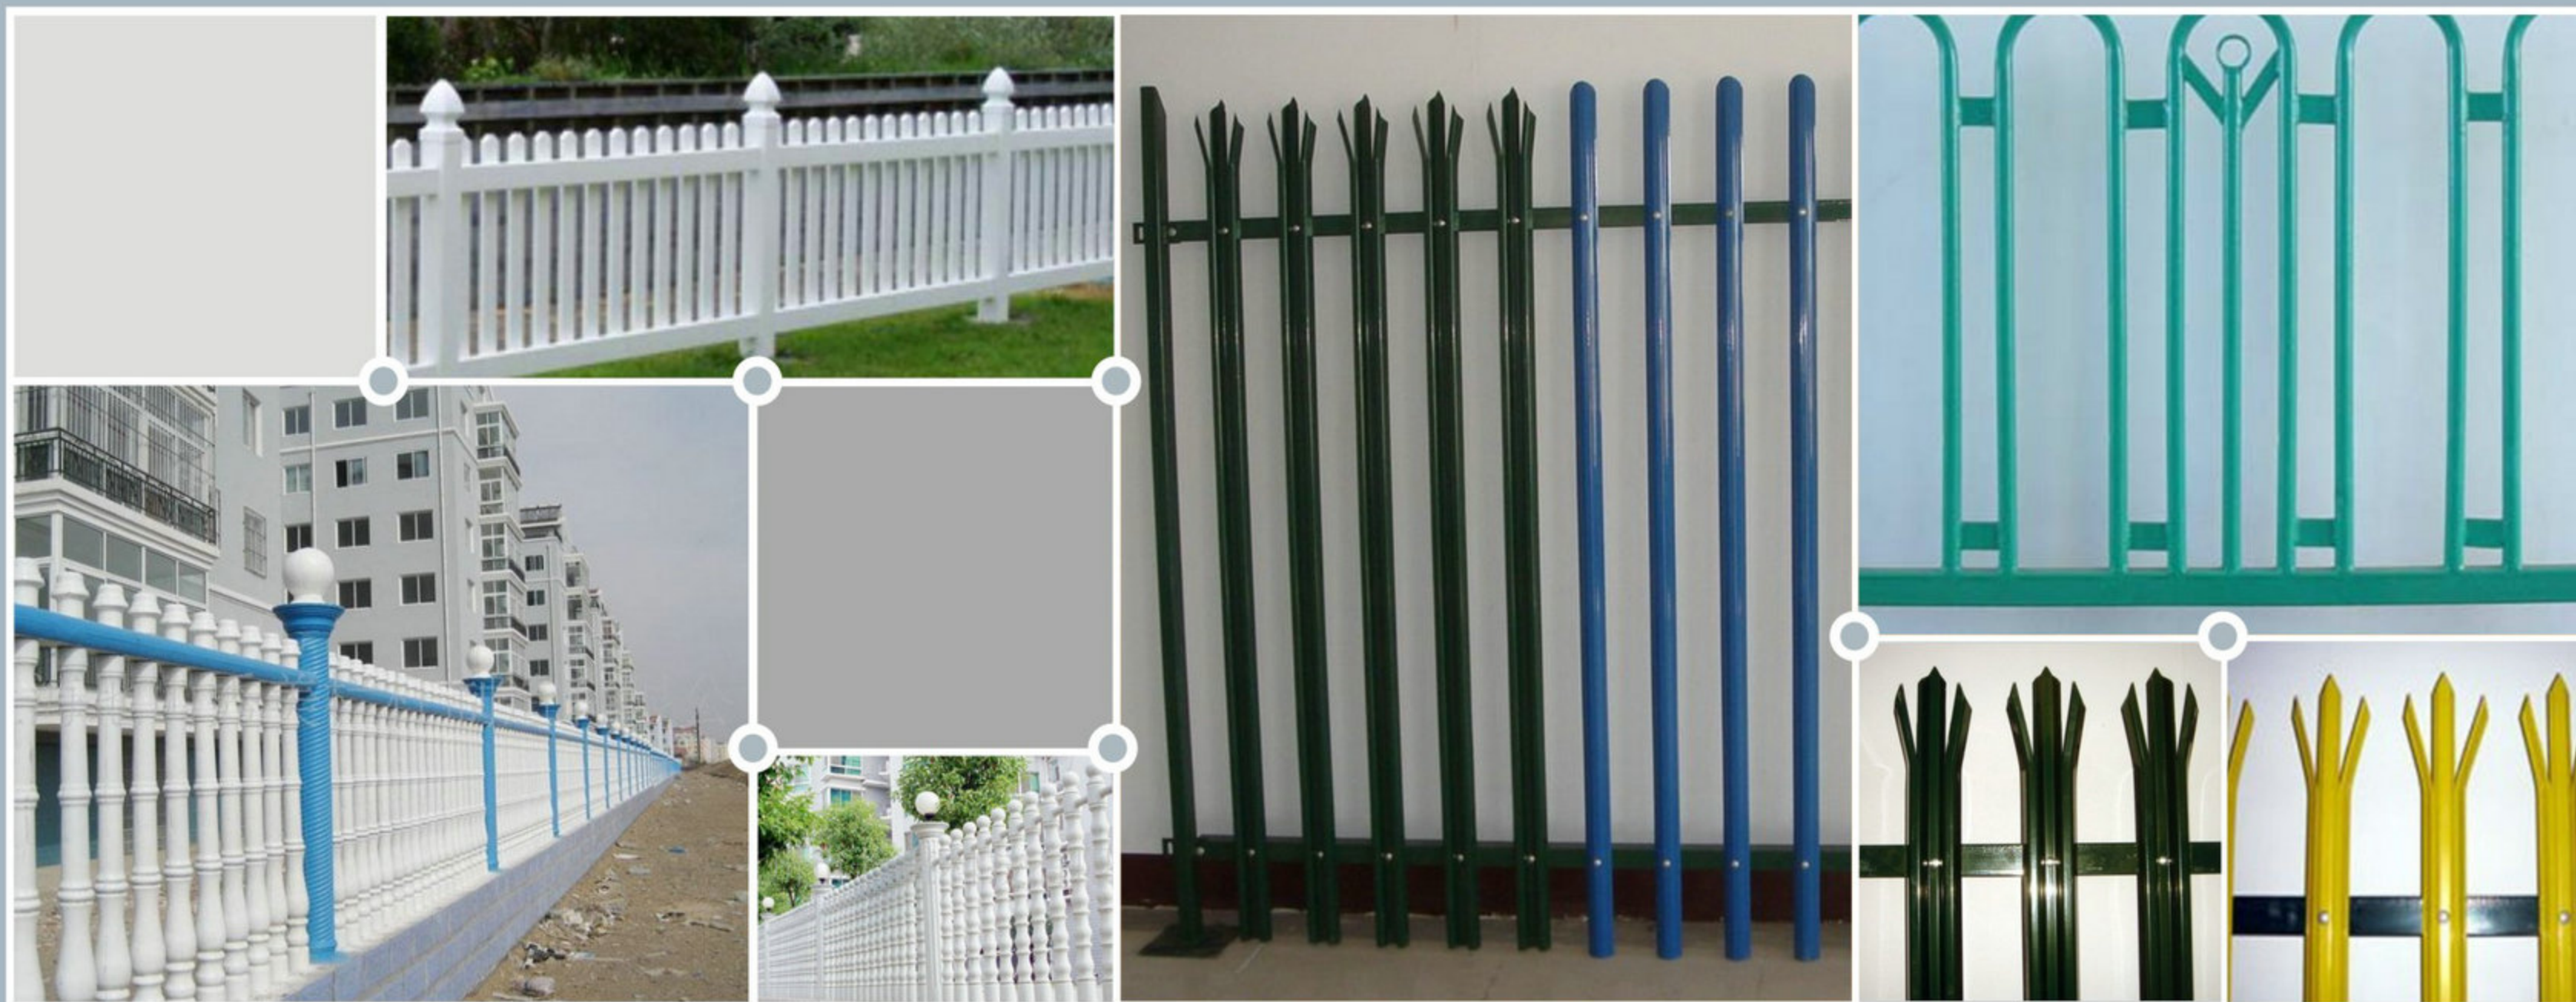

Applications:

Application: Factory zone, housing district, separation for municipal, airport, station, landscape area, outdoor storage, and ports.

欧式护栏 EURO FENCE

产品特点:

防腐性能好, 抗老化, 美观大方, 安装简便快捷。

主要用途:

工业, 农业, 市政, 交通灯行业的围栏, 装饰, 防护等设施。

材质: 优质钢板

制造工序: 冲压成型, 热镀, 喷塑, PVC

Features:

This kind of fencing product offers good corrosion resistance, age resistance, and beautiful view, simple and easy installation.

Applications:

Euro fence is used in fencing, decoration and security facilities for industries, agriculture, city construction and transport.

Material: Super quality steel plate

Processing:

Punched into different models, surface treatment can be hot dipped zinc plating. Plastic spray coating and plastic coating.

荷兰网是一种外形高大的焊网，上部有保护性尖刺，网线为镀锌钢丝，加PVC涂塑处理，在保护美观同时，保证了最大程度的坚固和耐用