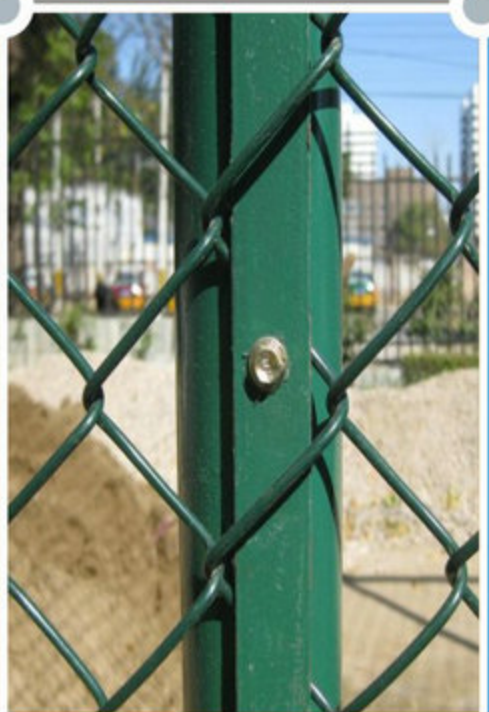

Material:

Black steel wire, white steel wire, lead wire, stainless steel wire

Weaving and characteristic:

Crimped before woven, those goods have the stable structure

Applications:

Mainly used in coal and mine, building etc

勾花网

CHAINLINKWIREMESH

材料: PVC 涂塑丝
编织: 钩编而成, 编织简洁, 安装拼接灵活, 美观实用
用途: 该产品主要用于饲养家禽及动物的围栏, 机械设备的防护, 高速公路护栏, 体育场所围网, 马路绿化带防护等

Material: PVC coated wire
Weaving and application: Chain link weaving
Applications:
Chain link fence is used in the fields of architecture, playing-field, greening fence, waterways, residence, safeguard, etc.