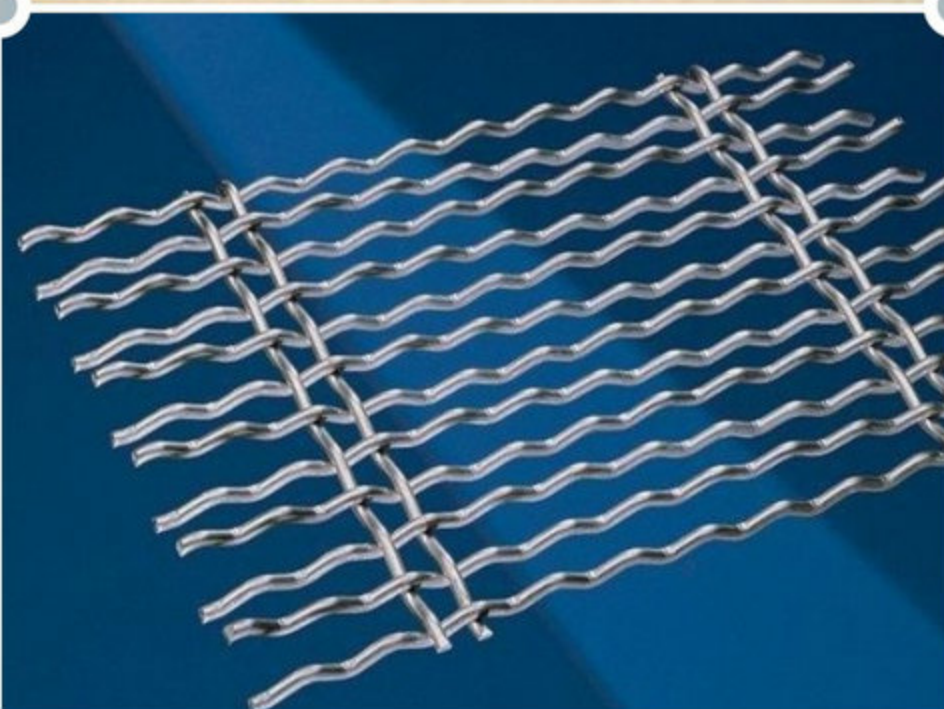

刀片刺网

RAZOR WIRE

刀片刺网是一种新型防护网。
该产品具有吓阻效果好，美观，施工便利，经济实用等优异特点。

主要用于园林公寓，机关单位，监狱，哨所，边防等围禁防护。
刀片刺网由锐利尖角镀锌铁板或不锈钢薄板做刀片，高张力钢丝做芯线组合而成的阻绝器材。

由于刺网造形独特不易触摸，因而能达到极好的防护隔离效果。

Razor wire is a new kind of security fence which is used widely in many countries. When you need to get serious about security, razor wire is the answer; it is relatively inexpensive, but viciously effective. Razor wire around the perimeter is enough to deter any would be vandal, robber or saboteur. Razor wire is made from a corrosion resistant galvanized steel cutting ribbon wrapped around a core of galvanized spring steel wire. It's impossible to cut without highly specialized tools, and even then it's a slow, dangerous job. Razor wire is a long lasting and very effective barrier technology, known and trusted by security professionals.

刺绳

BARBED WIRE

材料: 优质低碳钢铁 (镀锌, 涂塑, 喷型) PVC 丝
Material: high quality low carbon steel wire, PVC wire

颜色: 蓝色, 绿色, 黄色等
Color: Blue, green, yellow and other colors available

用途: 用于草场边界, 铁路, 高速公路等的隔离防护
Applications: Used as protection of grass farm, railway, highway etc

Material:

Black steel wire, white steel wire, lead wire, stainless steel wire

Weaving and characteristic:

Crimped before woven, those goods have the stable structure

Applications:

Mainly used in coal and mine, building etc

勾花网

CHAINLINKWIREMESH

材料: PVC 涂塑丝
编织: 钩编而成, 编织简洁, 安装拼接灵活, 美观实用
用途: 该产品主要用于饲养家禽及动物的围栏, 机械设备的防护, 高速公路护栏, 体育场所围网, 马路绿化带防护等

Material: PVC coated wire
Weaving and application: Chain link weaving
Applications:
Chain link fence is used in the fields of architecture, playing-field, greening fence, waterways, residence, safeguard, etc.