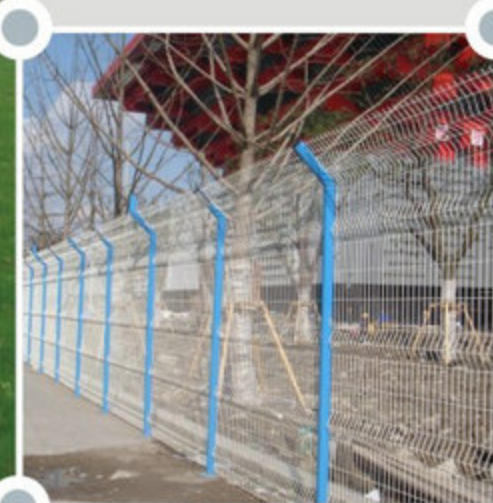

防爬栏网

ANTI-CLIMB