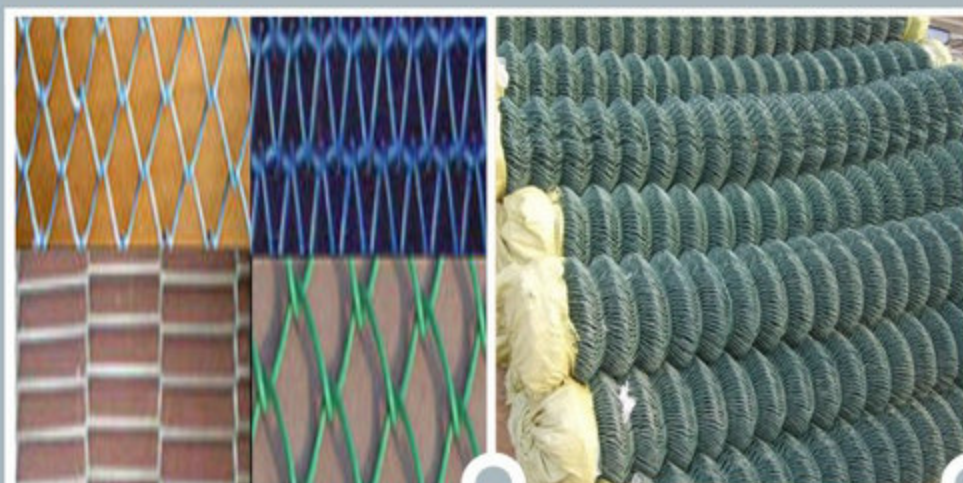

勾花网

CHAINLINKWIREMESH

材料: PVC 涂塑丝
编织: 钩编而成, 编织简洁, 安装拼接灵活, 美观实用
用途: 该产品主要用于饲养家禽及动物的围栏, 机械设备的防护, 高速公路护栏, 体育场所围网, 马路绿化带防护等

Material: PVC coated wire
Weaving and application: Chain link weaving
Applications:
Chain link fence is used in the fields of architecture, playing-field, greening fence, waterways, residence, safeguard, etc.