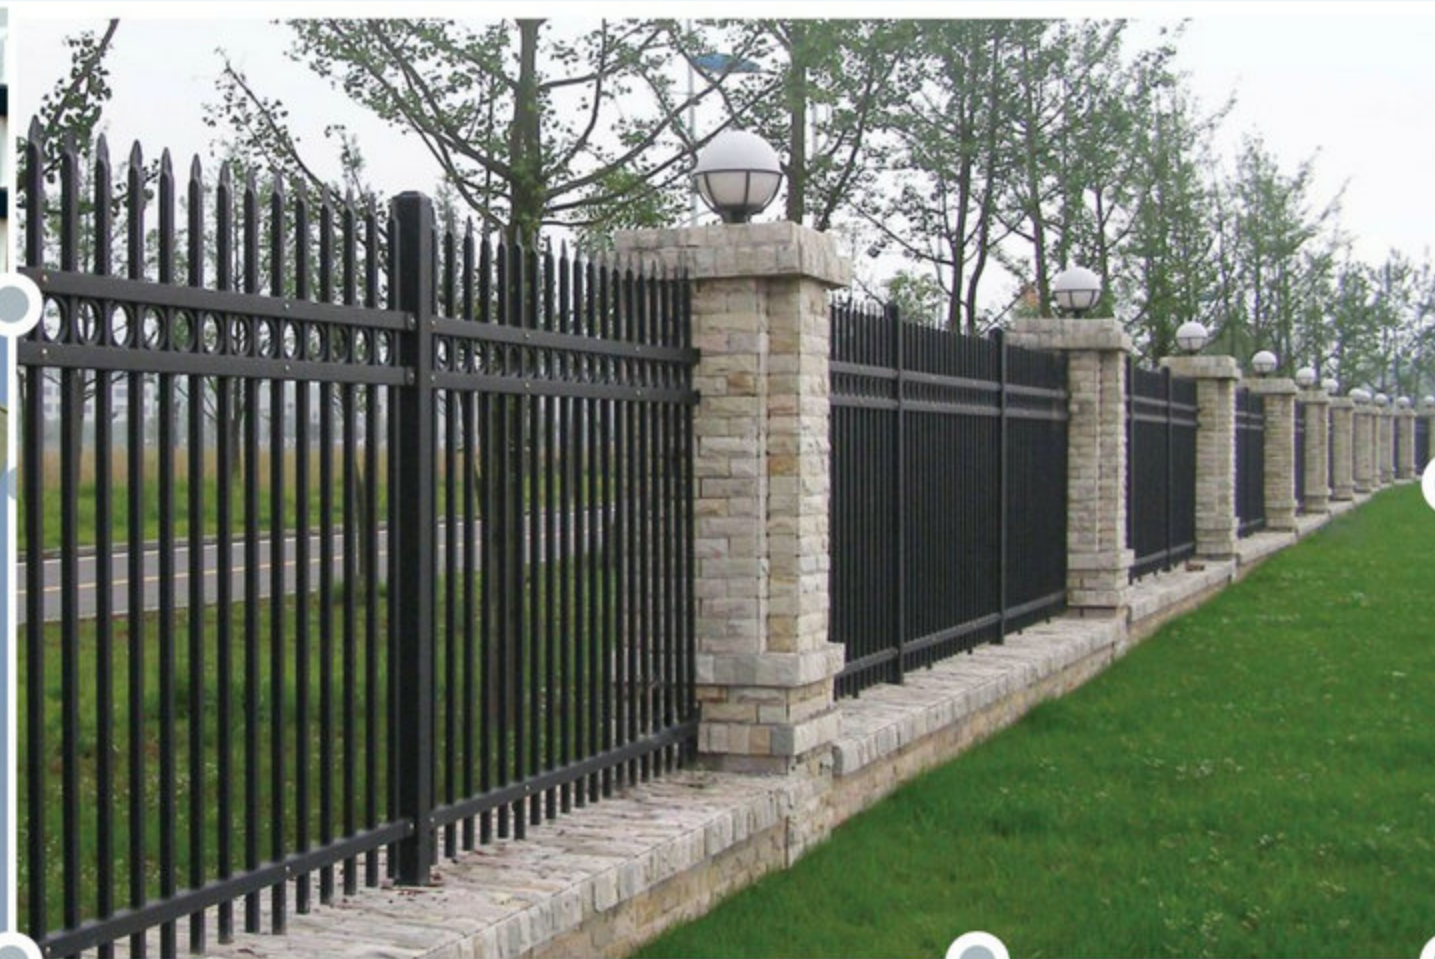

Anti-glare fence: Mainly used for prevent vehicles' lighting when driving at night. With elegant appearance, easy maintenance, bright colors, it is first choice for the engineering of beautifying the environment of highways.

车间围栏

WORKSHOP FENCE

防爬栏网

ANTI-CLIMB

高防护网又称358围栏或者防爬网
这个系统是广泛用于可防御的空间是至关重要的,在全世界范围内使用在不同的应用程序。

High security fencing is also called 358 fences or anti climb fence
this system is extensively used when defendable space is paramount, used throughout the world in varying applications.